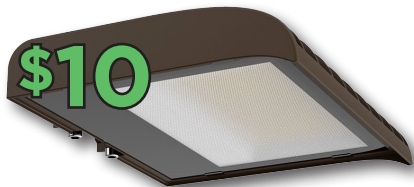

NHsave REBATES - NHsave REBATES - NHsave REBATES - NHsave REBATES - NHsave REBATES

NHsave REBATES - NHsave REBATES - NHsave REBATES - NHsave REBATES - NHsave REBATES

AREA LIGHT

You Pay

\$10

M4-W150-C5

- 150W, 20250L, 5000K

LFXE-YK Trunion

4' LED VAPOR TIGHT

You Pay

\$10

KT-VTLED44-4-850-VDIM-P - 44W, 5720L, 5K **\$10**

- 4' Long
- 120-277V
- IP66 Rated
- 0-10V Dimming
- Waterproof
- Stainless Steel Hardware
- 10-Year Warranty
- NEMA 4X Enclosure